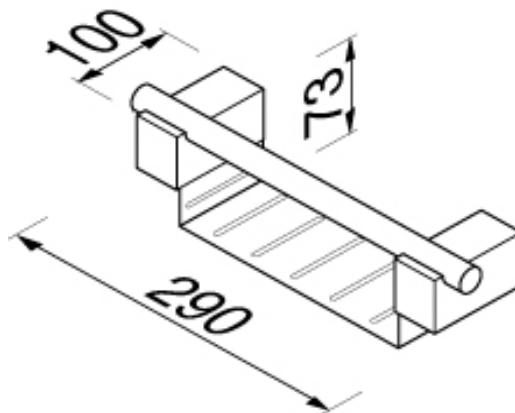

SPECIFICATION SHEET - bathroom accessories

BRAND:		Product Photo:
ORIGIN:	Netherlands	
SERIES:	NEXX	
PRODUCT DESCRIPTION:	Bottle/sponge holder	
MODEL No.	7526-02	
FINISH/COLOUR:	Chrome plated	
DIMENSIONS:	100mm L x 290mm W x 73mm H	
OPTIONAL MATCHING PARTS:		

Technical Informations:

REMINDER:	Do not use cleaners containing abrasive cleansers, ammonia, bleach, acids, waxes, alcohol, solvents or other products not recommended for chrome.
	All information is for reference only, installation shall always be based on the actual product delivered.