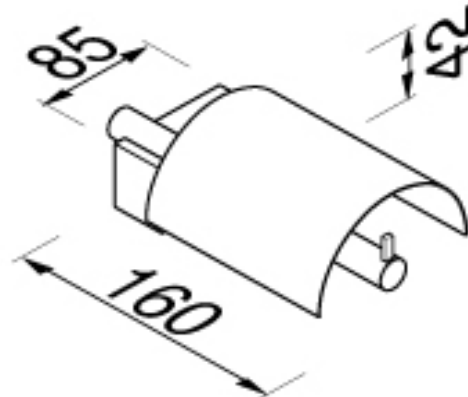

SPECIFICATION SHEET - bathroom accessories

BRAND:		Product Photo:
ORIGIN:	Netherlands	
SERIES:	NEXX	
PRODUCT DESCRIPTION:	Roll holder with lid	
MODEL No.	7508-02	
FINISH/COLOUR:	Chrome plated	
DIMENSIONS:	85mm L x 160mm W x 42mm H	
OPTIONAL MATCHING PARTS:		

Technical Informations:

REMINDER:	Do not use cleaners containing abrasive cleansers, ammonia, bleach, acids, waxes, alcohol, solvents or other products not recommended for chrome.
	All information is for reference only, installation shall always be based on the actual product delivered.