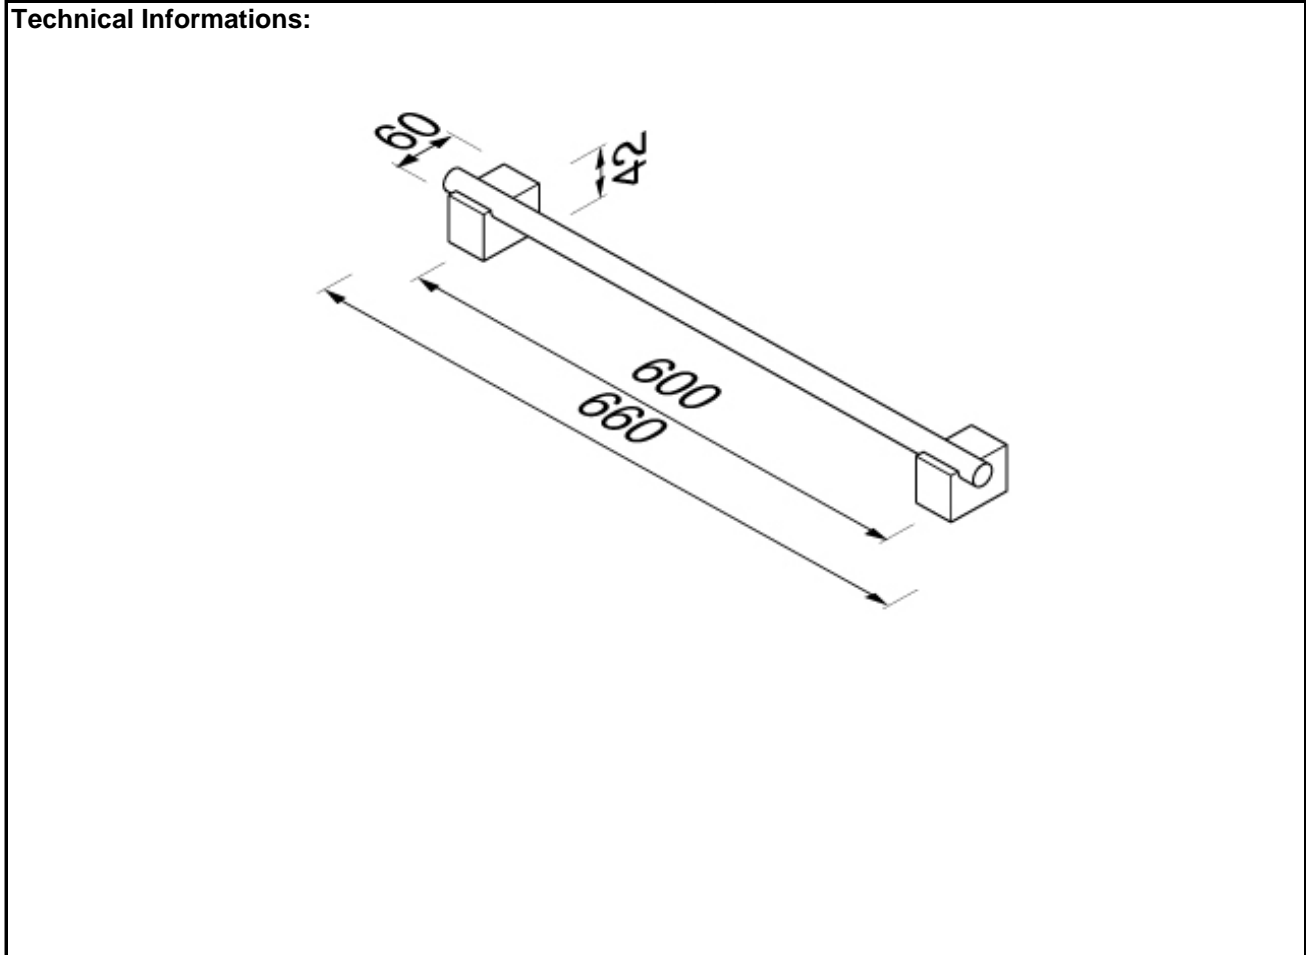

SPECIFICATION SHEET - bathroom accessories

BRAND:		Product Photo: 
ORIGIN:	Netherlands	
SERIES:	NEXX	
PRODUCT DESCRIPTION:	Towel bar 60cm	
MODEL No.	7507-02	
FINISH/COLOUR:	Chrome plated	
DIMENSIONS:	60mm L x 660mm W x 42mm H	
OPTIONAL MATCHING PARTS:		