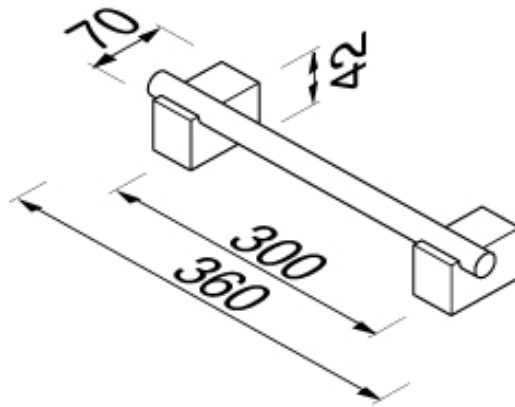

SPECIFICATION SHEET - bathroom accessories

BRAND:		Product Photo:
ORIGIN:	Netherlands	
SERIES:	NEXX	
PRODUCT DESCRIPTION:	Grab bar 30cm	
MODEL No.	7506-02	
FINISH/COLOUR:	Chrome plated	
DIMENSIONS:	70mm L x 360mm W x 42mm H	
OPTIONAL MATCHING PARTS:		

Technical Informations:

REMINDER:	Do not use cleaners containing abrasive cleansers, ammonia, bleach, acids, waxes, alcohol, solvents or other products not recommended for chrome.
	All information is for reference only, installation shall always be based on the actual product delivered.