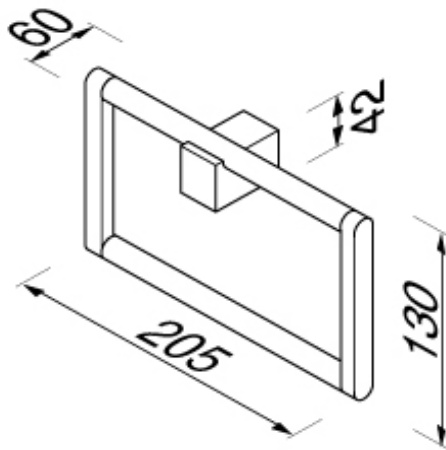

SPECIFICATION SHEET - bathroom accessories

BRAND:		Product Photo:
ORIGIN:	Netherlands	
SERIES:	NEXX	
PRODUCT DESCRIPTION:	Towel ring	
MODEL No.	7504-02	
FINISH/COLOUR:	Chrome plated	
DIMENSIONS:	60mm L x 205mm W x 130mm H	
OPTIONAL MATCHING PARTS:		

Technical Informations:

REMINDER:	Do not use cleaners containing abrasive cleansers, ammonia, bleach, acids, waxes, alcohol, solvents or other products not recommended for chrome. All information is for reference only, installation shall always be based on the actual product delivered.