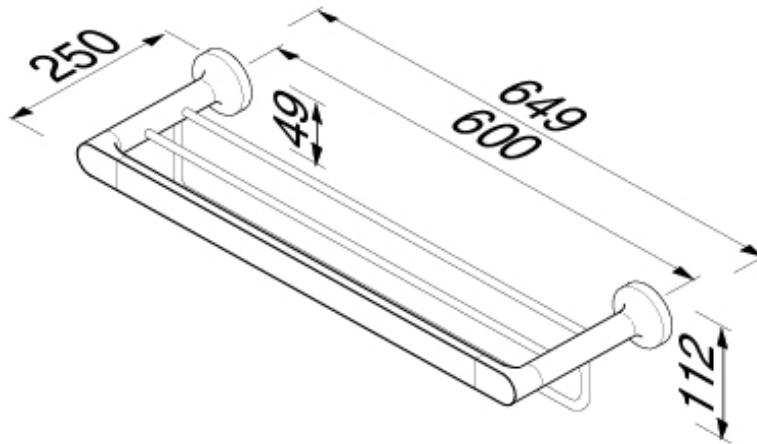

SPECIFICATION SHEET - bathroom accessories

BRAND:		Product Photo:
ORIGIN:	Netherlands	
SERIES:	STONE	
PRODUCT DESCRIPTION:	Towel rack with bar 600mm	
MODEL No.	7352-02	
FINISH/COLOUR:	Chrome plated	
DIMENSIONS:	250mm L x 649mm W x 112mm H	
OPTIONAL MATCHING PARTS:		

Technical Informations:

REMINDER:	Do not use cleaners containing abrasive cleansers, ammonia, bleach, acids, waxes, alcohol, solvents or other products not recommended for chrome.
	All information is for reference only, installation shall always be based on the actual product delivered.