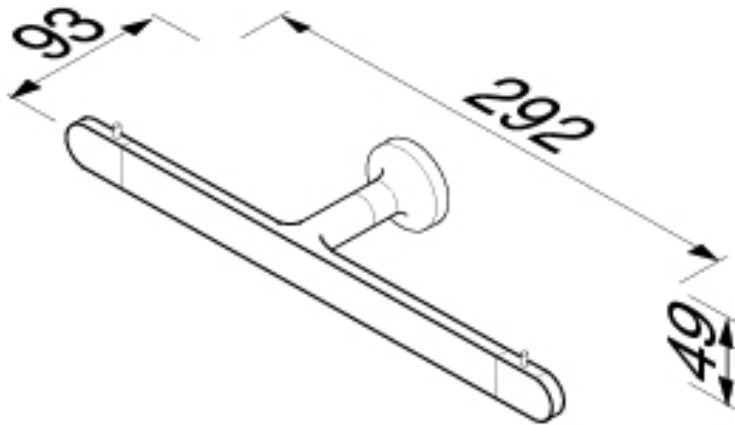

SPECIFICATION SHEET - bathroom accessories

BRAND:		Product Photo:
ORIGIN:	Netherlands	
SERIES:	TONE GOLD	
PRODUCT DESCRIPTION:	Double roll holder	
MODEL No.	7320-04	
FINISH/COLOUR:		
DIMENSIONS:	93mm L x 292mm W x 49mm H	
OPTIONAL MATCHING PARTS:		

Technical Informations:

REMINDER:	Do not use cleaners containing abrasive cleansers, ammonia, bleach, acids, waxes, alcohol, solvents or other products not recommended for chrome.
	All information is for reference only, installation shall always be based on the actual product delivered.