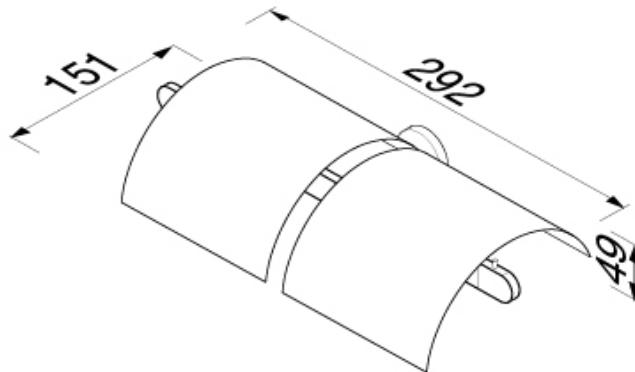

SPECIFICATION SHEET - bathroom accessories

BRAND:		Product Photo:
ORIGIN:	Netherlands	
SERIES:	TONE GOLD	
PRODUCT DESCRIPTION:	Double roll holder with lid	
MODEL No.	7318-04	
FINISH/COLOUR:		
DIMENSIONS:	151mm L x 292mm W x 49mm H	
OPTIONAL MATCHING PARTS:		

Technical Informations:

REMINDER:	Do not use cleaners containing abrasive cleansers, ammonia, bleach, acids, waxes, alcohol, solvents or other products not recommended for chrome
	All information is for reference only, installation shall always be based on the actual product delivered.