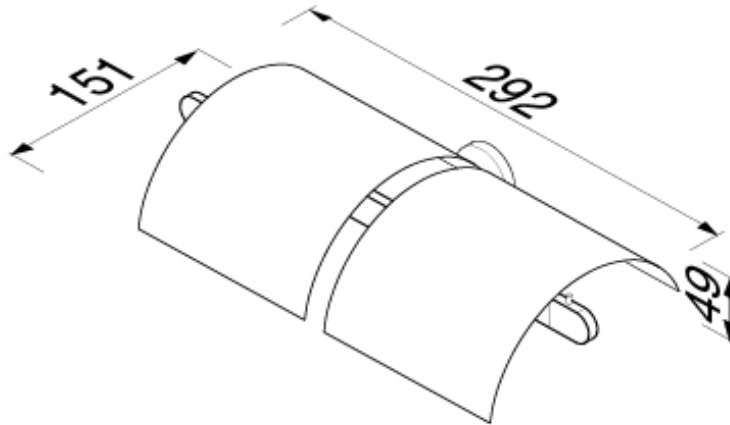

SPECIFICATION SHEET - bathroom accessories

BRAND:		Product Photo:
ORIGIN:	Netherlands	
SERIES:	TONE	
PRODUCT DESCRIPTION:	Double roll holder with lid	
MODEL No.	7318-02	
FINISH/COLOUR:	Chrome plated	
DIMENSIONS:	151mm L x 292mm W x 49mm H	
OPTIONAL MATCHING PARTS:		

Technical Informations:

REMINDER:	Do not use cleaners containing abrasive cleansers, ammonia, bleach, acids, waxes, alcohol, solvents or other products not recommended for chrome.
	All information is for reference only, installation shall always be based on the actual product delivered.