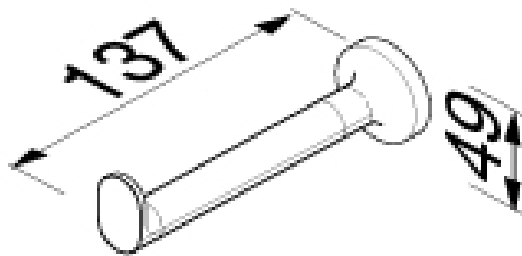

SPECIFICATION SHEET - bathroom accessories

BRAND:		Product Photo:
ORIGIN:	Netherlands	
SERIES:	TONE	
PRODUCT DESCRIPTION:	Spare roll holder	
MODEL No.	7312-02	
FINISH/COLOUR:	Chrome plated	
DIMENSIONS:	137mm L x 49mm H	
OPTIONAL MATCHING PARTS:		

Technical Informations:

REMINDER:	Do not use cleaners containing abrasive cleansers, ammonia, bleach, acids, waxes, alcohol, solvents or other products not recommended for chrome.
	All information is for reference only, installation shall always be based on the actual product delivered.