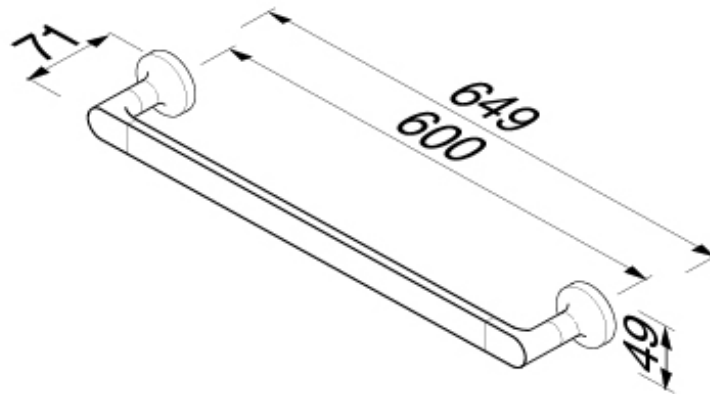

SPECIFICATION SHEET - bathroom accessories

BRAND:		Product Photo:
ORIGIN:	Netherlands	
SERIES:	TONE GOLD	
PRODUCT DESCRIPTION:	Towel bar 60cm	
MODEL No.	7307-0460	
FINISH/COLOUR:	Gold-plated	
DIMENSIONS:	71mm L x 649mm W x 49mm H	
OPTIONAL MATCHING PARTS:		

Technical Informations:

REMINDER:	Do not use cleaners containing abrasive cleansers, ammonia, bleach, acids, waxes, alcohol, solvents or other products not recommended for chrome.
	All information is for reference only, installation shall always be based on the actual product delivered.