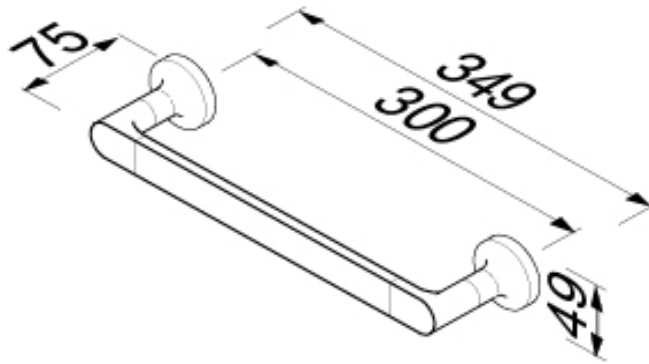

SPECIFICATION SHEET - bathroom accessories

BRAND:		Product Photo:
ORIGIN:	Netherlands	
SERIES:	TONE	
PRODUCT DESCRIPTION:	Grab bar 30cm	
MODEL No.	7306-02	
FINISH/COLOUR:	Chrome plated	
DIMENSIONS:	75mm L x 349mm W x 49mm H	
OPTIONAL MATCHING PARTS:		

Technical Informations:

REMINDER:	Do not use cleaners containing abrasive cleansers, ammonia, bleach, acids, waxes, alcohol, solvents or other products not recommended for chrome.
	All information is for reference only, installation shall always be based on the actual product delivered.