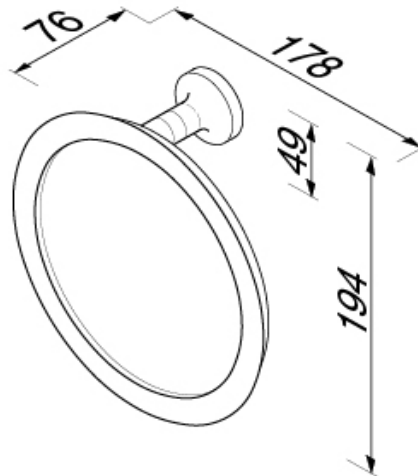

SPECIFICATION SHEET - bathroom accessories

BRAND:		Product Photo:
ORIGIN:	Netherlands	
SERIES:	TONE GOLD	
PRODUCT DESCRIPTION:	Towel ring	
MODEL No.	7304-04	
FINISH/COLOUR:	Gold-plated	
DIMENSIONS:	76mm L x 178mm W x 194mm H	
OPTIONAL MATCHING PARTS:		

Technical Informations:

REMINDER:	Do not use cleaners containing abrasive cleansers, ammonia, bleach, acids, waxes, alcohol, solvents or other products not recommended for chrome.
	All information is for reference only, installation shall always be based on the actual product delivered.