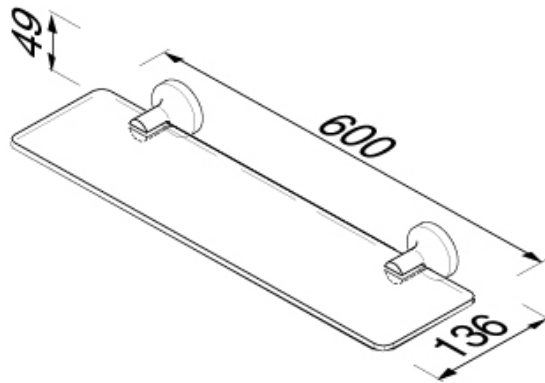

SPECIFICATION SHEET - bathroom accessories

BRAND:		Product Photo:
ORIGIN:	Netherlands	
SERIES:	TONE GOLD	
PRODUCT DESCRIPTION:	Shelf 55cm	
MODEL No.	7301-0460	
FINISH/COLOUR:	Gold-plated	
DIMENSIONS:	136mm L x 600mm W x 49mm H	
OPTIONAL MATCHING PARTS:		

Technical Informations:

REMINDER:	Do not use cleaners containing abrasive cleansers, ammonia, bleach, acids, waxes, alcohol, solvents or other products not recommended for chrome.
	All information is for reference only, installation shall always be based on the actual product delivered.