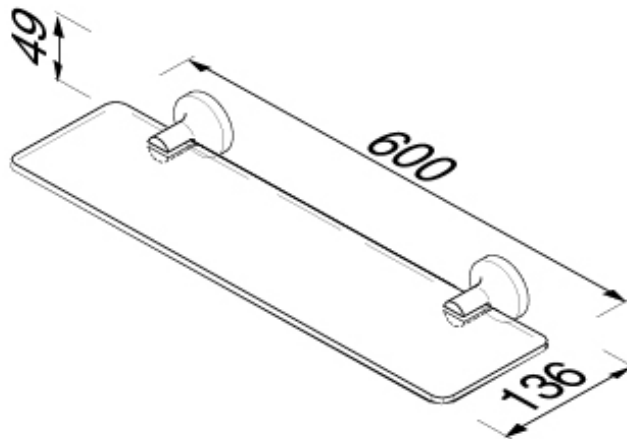

SPECIFICATION SHEET - bathroom accessories

BRAND:		Product Photo:
ORIGIN:	Netherlands	
SERIES:	TONE	
PRODUCT DESCRIPTION:	Shelf 55cm	
MODEL No.	7301-0260	
FINISH/COLOUR:	Chrome plated	
DIMENSIONS:	136mm L x 600mm W x 49mm H	
OPTIONAL MATCHING PARTS:		

Technical Informations:

REMINDER:	Do not use cleaners containing abrasive cleansers, ammonia, bleach, acids, waxes, alcohol, solvents or other products not recommended for chrome.
	All information is for reference only, installation shall always be based on the actual product delivered.