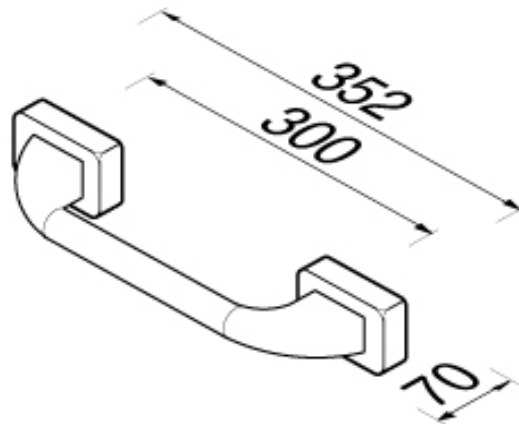

SPECIFICATION SHEET - bathroom accessories

BRAND:		Product Photo:
ORIGIN:	Netherlands	
SERIES:	BLOQ	
PRODUCT DESCRIPTION:	Grab bar 30cm	
MODEL No.	7031-30	
FINISH/COLOUR:	Chrome plated	
DIMENSIONS:	70mm L x 352mm W	
OPTIONAL MATCHING PARTS:		

Technical Informations:

REMINDER:	Do not use cleaners containing abrasive cleansers, ammonia, bleach, acids, waxes, alcohol, solvents or other products not recommended for chrome.
	All information is for reference only, installation shall always be based on the actual product delivered.