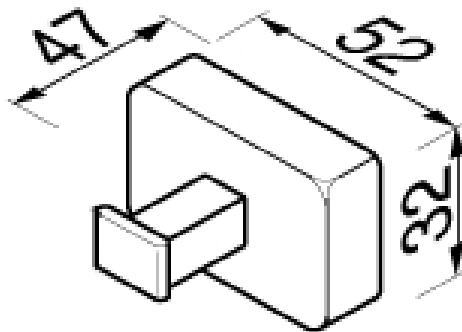

SPECIFICATION SHEET - bathroom accessories

BRAND:		Product Photo:
ORIGIN:	Netherlands	
SERIES:	BLOQ	
PRODUCT DESCRIPTION:	Single robe Hook	
MODEL No.	7011	
FINISH/COLOUR:	Chrome plated	
DIMENSIONS:	47mm L x 52mm W x 32mm H	
OPTIONAL MATCHING PARTS:		

Technical Informations:

REMINDER:	Do not use cleaners containing abrasive cleansers, ammonia, bleach, acids, waxes, alcohol, solvents or other products not recommended for chrome.
	All information is for reference only, installation shall always be based on the actual product delivered.