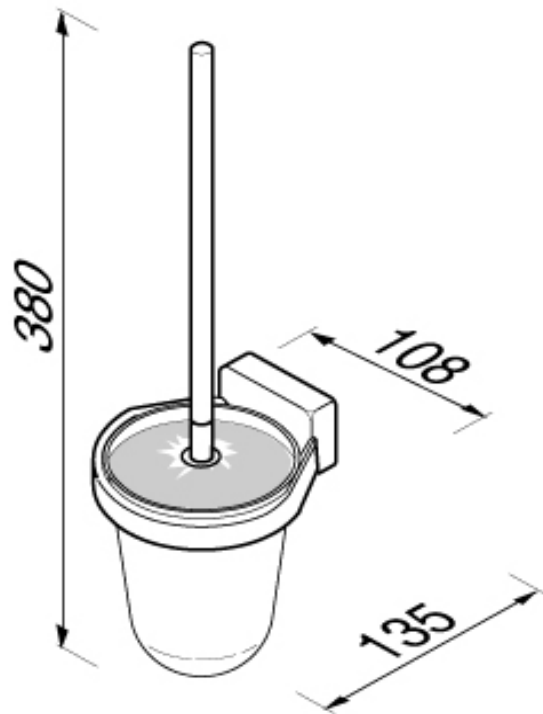

SPECIFICATION SHEET - bathroom accessories

BRAND:		Product Photo:
ORIGIN:	Netherlands	
SERIES:	BLOQ	
PRODUCT DESCRIPTION:	WC brush with holder wall mount white brush	
MODEL No.	7010	
FINISH/COLOUR:	Chrome plated	
DIMENSIONS:	135mm L x 108mm W x 380mm H	
OPTIONAL MATCHING PARTS:		

Technical Informations:

REMINDER:	Do not use cleaners containing abrasive cleansers, ammonia, bleach, acids, waxes, alcohol, solvents or other products not recommended for chrome.
	All information is for reference only, installation shall always be based on the actual product delivered.