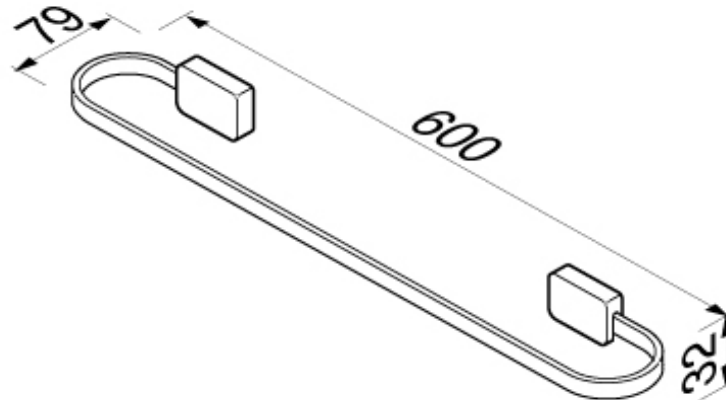

SPECIFICATION SHEET - bathroom accessories

BRAND:		Product Photo:
ORIGIN:	Netherlands	
SERIES:	BLOQ	
PRODUCT DESCRIPTION:	Towel bar 60cm	
MODEL No.	7007	
FINISH/COLOUR:	Chrome plated	
DIMENSIONS:	79mm L x 600mm W x 32mm H	
OPTIONAL MATCHING PARTS:		

Technical Informations:

REMINDER:	Do not use cleaners containing abrasive cleansers, ammonia, bleach, acids, waxes, alcohol, solvents or other products not recommended for chrome.
	All information is for reference only, installation shall always be based on the actual product delivered.