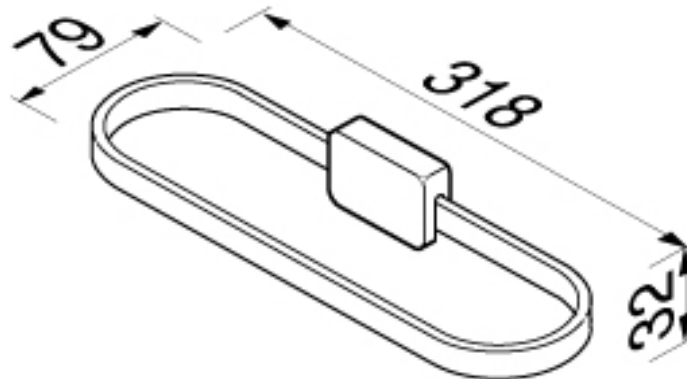

SPECIFICATION SHEET - bathroom accessories

BRAND:		Product Photo:
ORIGIN:	Netherlands	
SERIES:	BLOQ	
PRODUCT DESCRIPTION:	Towel ring	
MODEL No.	7004	
FINISH/COLOUR:	Chrome plated	
DIMENSIONS:	79mm L x 318mm W x 32mm H	
OPTIONAL MATCHING PARTS:		

Technical Informations:

REMINDER:	Do not use cleaners containing abrasive cleansers, ammonia, bleach, acids, waxes, alcohol, solvents or other products not recommended for chrome.
	All information is for reference only, installation shall always be based on the actual product delivered.