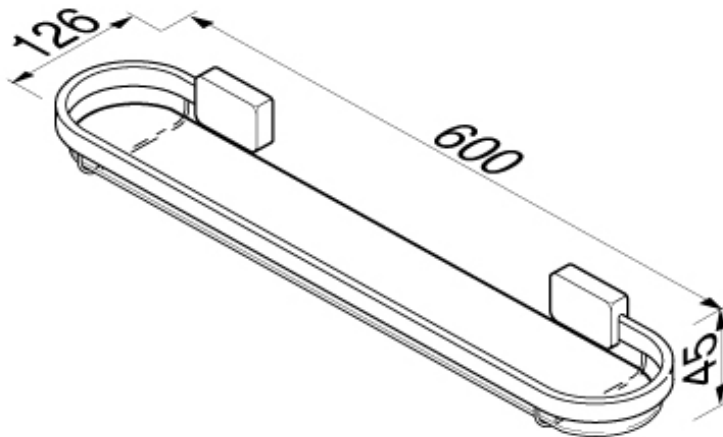

SPECIFICATION SHEET - bathroom accessories

BRAND:		Product Photo:
ORIGIN:	Netherlands	
SERIES:	BLOQ	
PRODUCT DESCRIPTION:	Shelf 60cm	
MODEL No.	7001	
FINISH/COLOUR:	Chrome plated	
DIMENSIONS:	126mm L x 600mm W x 45mm H	
OPTIONAL MATCHING PARTS:		

Technical Informations:

REMINDER:	Do not use cleaners containing abrasive cleansers, ammonia, bleach, acids, waxes, alcohol, solvents or other products not recommended for chrome.
	All information is for reference only, installation shall always be based on the actual product delivered.