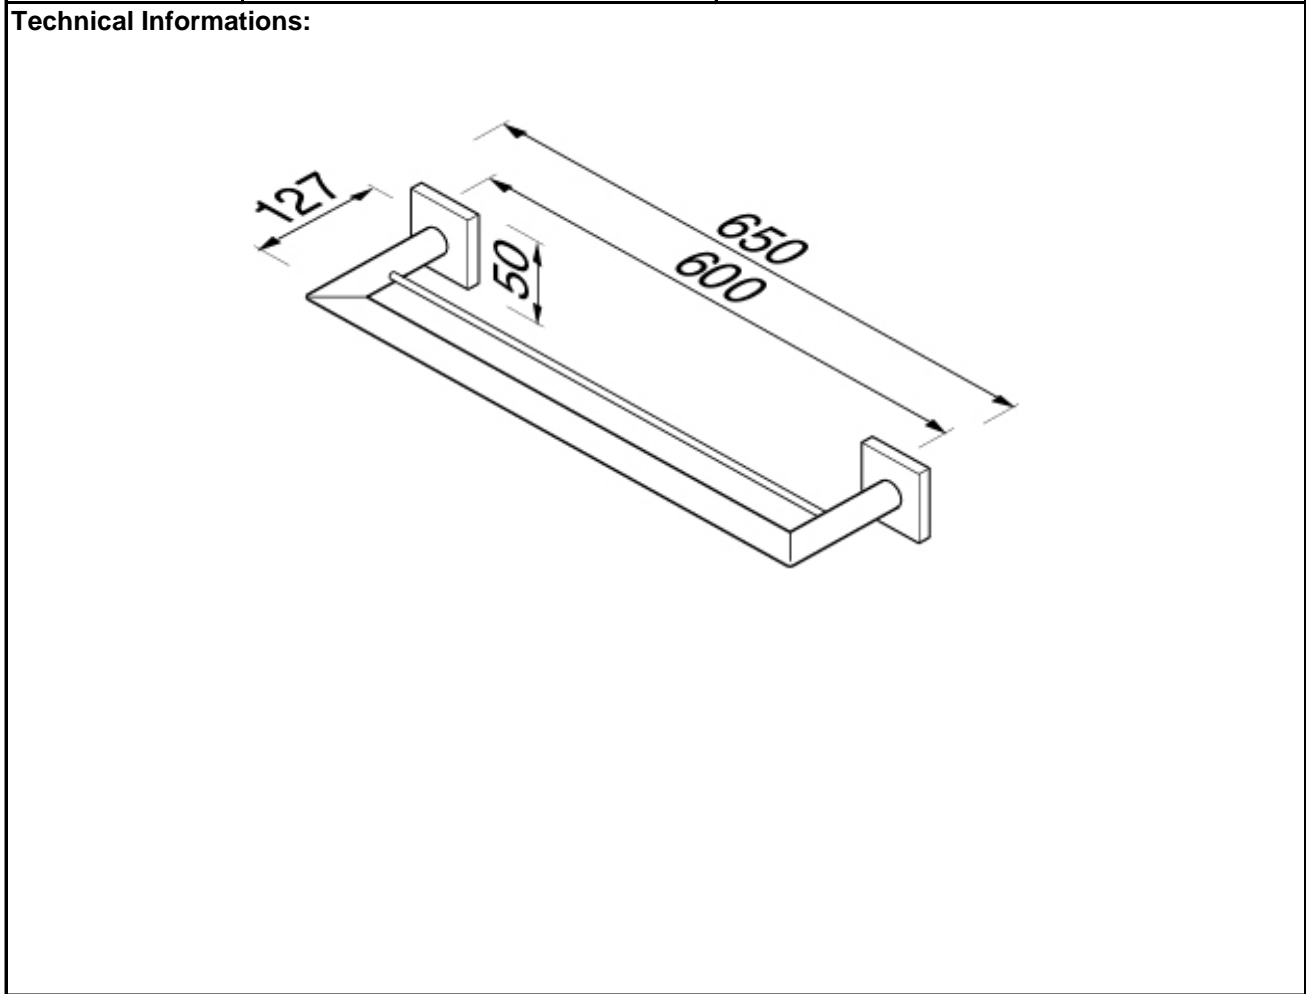

SPECIFICATION SHEET - bathroom accessories

BRAND:		Product Photo: 
ORIGIN:	Netherlands	
SERIES:	NELIO	
PRODUCT DESCRIPTION:	Double towel bar	
MODEL No.	6856-02	
FINISH/COLOUR:	Chrome plated	
DIMENSIONS:	127mm L x 650mm W x 50mm H	
OPTIONAL MATCHING PARTS:		