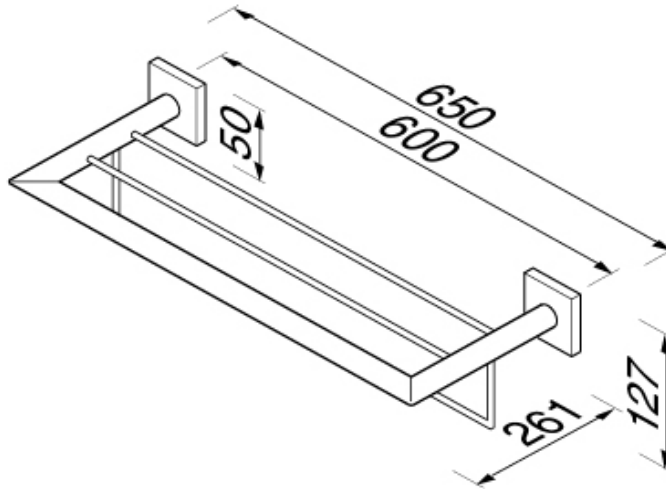

SPECIFICATION SHEET - bathroom accessories

BRAND:		Product Photo:
ORIGIN:	Netherlands	
SERIES:	NELIO	
PRODUCT DESCRIPTION:	Towel rack 600mm	
MODEL No.	6852-02	
FINISH/COLOUR:	Chrome plated	
DIMENSIONS:	261mm L x 650mm W x 127mm H	
OPTIONAL MATCHING PARTS:		

Technical Informations:

REMINDER:	Do not use cleaners containing abrasive cleansers, ammonia, bleach, acids, waxes, alcohol, solvents or other products not recommended for chrome.
	All information is for reference only, installation shall always be based on the actual product delivered.