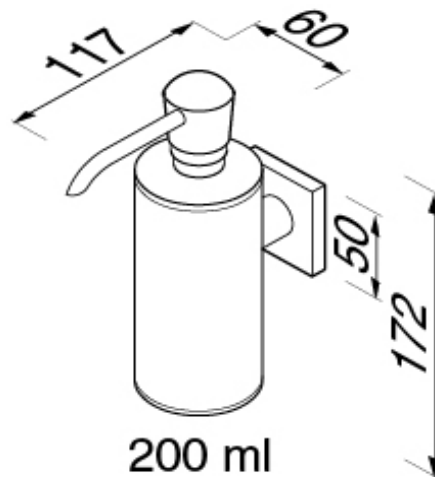

SPECIFICATION SHEET - bathroom accessories

BRAND:		Product Photo:
ORIGIN:	Netherlands	
SERIES:	NELIO	
PRODUCT DESCRIPTION:	Soap dispenser	
MODEL No.	6827-02	
FINISH/COLOUR:	Chrome plated	
DIMENSIONS:	117mm L x 60mm W x 172mm H	
OPTIONAL MATCHING PARTS:		

Technical Informations:

REMINDER:	Do not use cleaners containing abrasive cleansers, ammonia, bleach, acids, waxes, alcohol, solvents or other products not recommended for chrome.
	All information is for reference only, installation shall always be based on the actual product delivered.