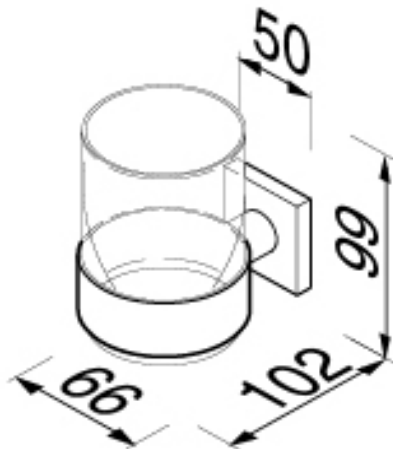

SPECIFICATION SHEET - bathroom accessories

BRAND:		Product Photo:
ORIGIN:	Netherlands	
SERIES:	NELIO	
PRODUCT DESCRIPTION:	Glass holder	
MODEL No.	6802-02	
FINISH/COLOUR:	Chrome plated	
DIMENSIONS:	102mm L x 66mm W x 99mm H	
OPTIONAL MATCHING PARTS:		

Technical Informations:

REMINDER:	Do not use cleaners containing abrasive cleansers, ammonia, bleach, acids, waxes, alcohol, solvents or other products not recommended for chrome. All information is for reference only, installation shall always be based on the actual product delivered.