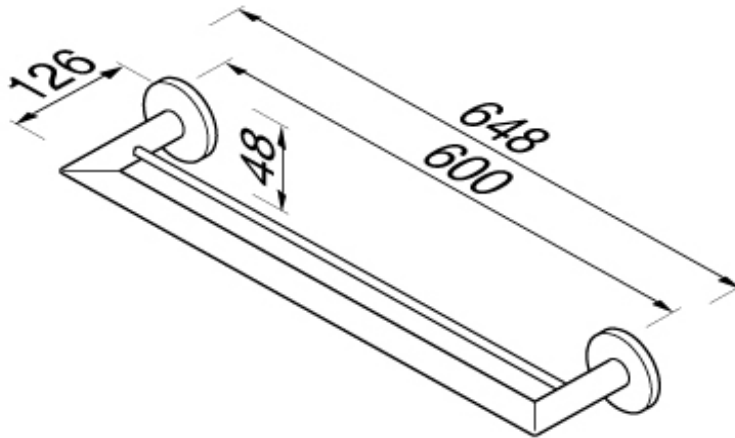

SPECIFICATION SHEET - bathroom accessories

BRAND:		Product Photo:
ORIGIN:	Netherlands	
SERIES:	NEMOX	
PRODUCT DESCRIPTION:	Double towel bar 60cm	
MODEL No.	6556-02	
FINISH/COLOUR:	Chrome plated	
DIMENSIONS:	126mm L x 648mm W x 48mm H	
OPTIONAL MATCHING PARTS:		

Technical Informations:

REMINDER:	Do not use cleaners containing abrasive cleansers, ammonia, bleach, acids, waxes, alcohol, solvents or other products not recommended for chrome.
	All information is for reference only, installation shall always be based on the actual product delivered.