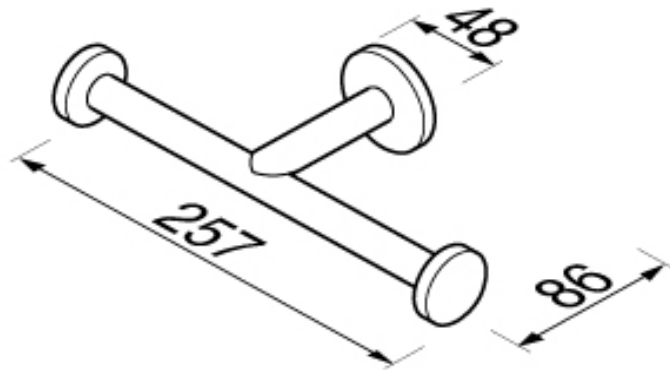

SPECIFICATION SHEET - bathroom accessories

BRAND:		Product Photo:
ORIGIN:	Netherlands	
SERIES:	NEMOX	
PRODUCT DESCRIPTION:	Double roll holder	
MODEL No.	6518-02	
FINISH/COLOUR:	Chrome plated	
DIMENSIONS:	86mm L x 257mm W	
OPTIONAL MATCHING PARTS:		

Technical Informations:

REMINDER:	Do not use cleaners containing abrasive cleansers, ammonia, bleach, acids, waxes, alcohol, solvents or other products not recommended for chrome. All information is for reference only, installation shall always be based on the actual product delivered.