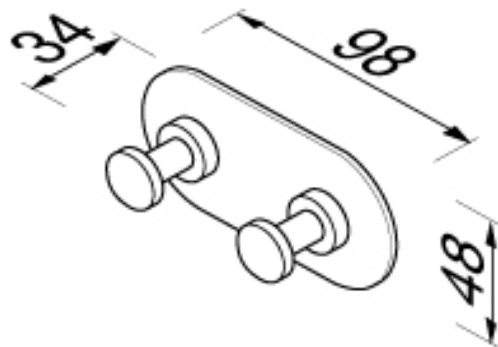

SPECIFICATION SHEET - bathroom accessories

BRAND:		Product Photo:
ORIGIN:	Netherlands	
SERIES:	NEMOX STAINLESS STEEL	
PRODUCT DESCRIPTION:	Double robe hook	
MODEL No.	6515-05	
FINISH/COLOUR:	Brushed 304 stainless steel	
DIMENSIONS:	34mm L x 98mm W x 48mm H	
OPTIONAL MATCHING PARTS:		

Technical Informations:

REMINDER:	Do not use cleaners containing abrasive cleansers, ammonia, bleach, acids, waxes, alcohol, solvents or other products not recommended for chrome. All information is for reference only, installation shall always be based on the actual product delivered.