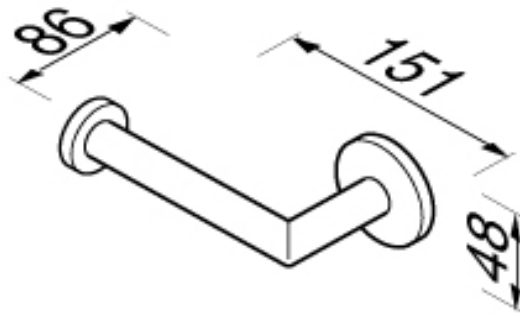

SPECIFICATION SHEET - bathroom accessories

BRAND:		Product Photo:
ORIGIN:	Netherlands	
SERIES:	NEMOX STAINLESS STEEL	
PRODUCT DESCRIPTION:	Roll holder	
MODEL No.	6509-05	
FINISH/COLOUR:	Brushed 304 stainless steel	
DIMENSIONS:	86mm L x 151mm W x 48mm H	
OPTIONAL MATCHING PARTS:		

Technical Informations:

REMINDER:	Do not use cleaners containing abrasive cleansers, ammonia, bleach, acids, waxes, alcohol, solvents or other products not recommended for chrome.
	All information is for reference only, installation shall always be based on the actual product delivered.