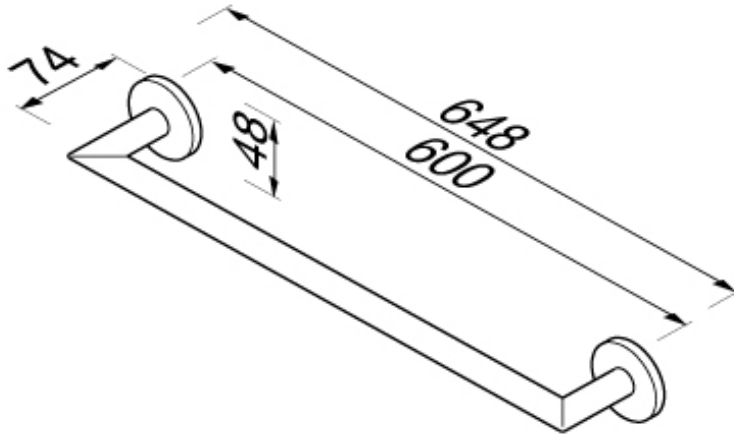

SPECIFICATION SHEET - bathroom accessories

BRAND:		Product Photo:
ORIGIN:	Netherlands	
SERIES:	NEMOX	
PRODUCT DESCRIPTION:	Towel bar 60cm	
MODEL No.	6507-0260	
FINISH/COLOUR:	Chrome plated	
DIMENSIONS:	74mm L x 648mm W x 48mm H	
OPTIONAL MATCHING PARTS:		

Technical Informations:

REMINDER:	Do not use cleaners containing abrasive cleansers, ammonia, bleach, acids, waxes, alcohol, solvents or other products not recommended for chrome.
	All information is for reference only, installation shall always be based on the actual product delivered.