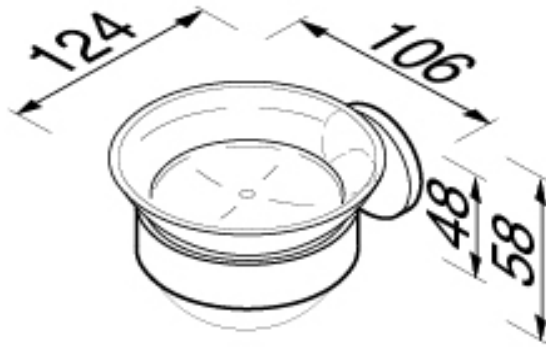

SPECIFICATION SHEET - bathroom accessories

BRAND:		Product Photo:
ORIGIN:	Netherlands	
SERIES:	NEMOX	
PRODUCT DESCRIPTION:	Soap holder	
MODEL No.	6503-02	
FINISH/COLOUR:	Chrome plated	
DIMENSIONS:	124mm L x 106mm W x 58mm H	
OPTIONAL MATCHING PARTS:		

Technical Informations:

REMINDER:	Do not use cleaners containing abrasive cleansers, ammonia, bleach, acids, waxes, alcohol, solvents or other products not recommended for chrome.
	All information is for reference only, installation shall always be based on the actual product delivered.