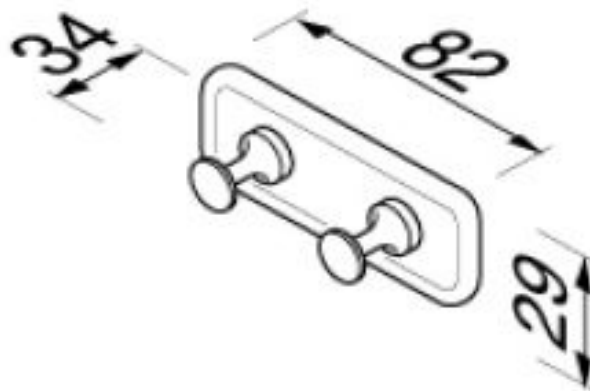

SPECIFICATION SHEET - bathroom accessories

BRAND:		Product Photo:
ORIGIN:	Netherlands	
SERIES:	HOTEL/STANDARD	
PRODUCT DESCRIPTION:	Double robe hook	
MODEL No.	5280	
FINISH/COLOUR:	Chrome plated	
DIMENSIONS:	34mm L x 82mm W x 29mm H	
OPTIONAL MATCHING PARTS:		

Technical Informations:

REMINDER:	Do not use cleaners containing abrasive cleansers, ammonia, bleach, acids, waxes, alcohol, solvents or other products not recommended for chrome.
	All information is for reference only, installation shall always be based on the actual product delivered.