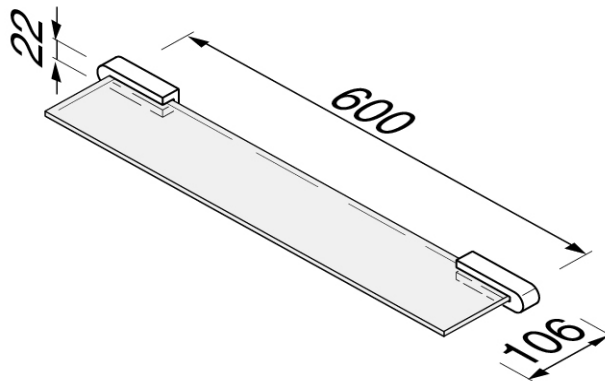

SPECIFICATION SHEET - bathroom accessories

BRAND:		Product Photo:
ORIGIN:	Netherlands	
SERIES:	WYNK	
PRODUCT DESCRIPTION:	Shelf 60cm	
MODEL No.	4501-02	
FINISH/COLOUR:	Chrome plated	
DIMENSIONS:	106mm L x 600mm W x 22mm H	
OPTIONAL MATCHING PARTS:		

Technical Informations:

REMINDER:	Do not use cleaners containing abrasive cleansers, ammonia, bleach, acids, waxes, alcohol, solvents or other products not recommended for chrome.
	All information is for reference only, installation shall always be based on the actual product delivered.