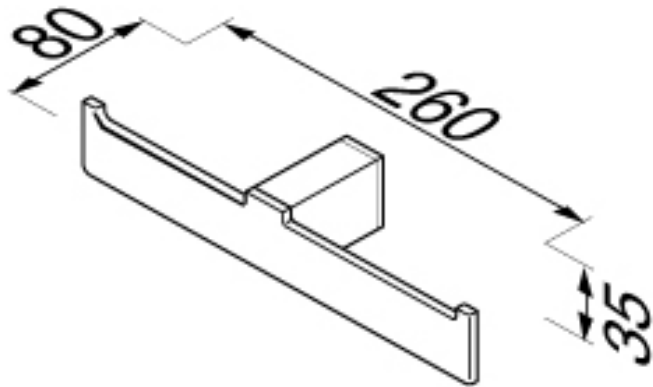

SPECIFICATION SHEET - bathroom accessories

BRAND:		Product Photo:
ORIGIN:	Netherlands	
SERIES:	MODERN ART	
PRODUCT DESCRIPTION:	Double roll holder	
MODEL No.	3518-02	
FINISH/COLOUR:	Chrome plated	
DIMENSIONS:	80mm L x 260mm W x 35mm H	
OPTIONAL MATCHING PARTS:		

Technical Informations:

REMINDER:	Do not use cleaners containing abrasive cleansers, ammonia, bleach, acids, waxes, alcohol, solvents or other products not recommended for chrome.
	All information is for reference only, installation shall always be based on the actual product delivered.