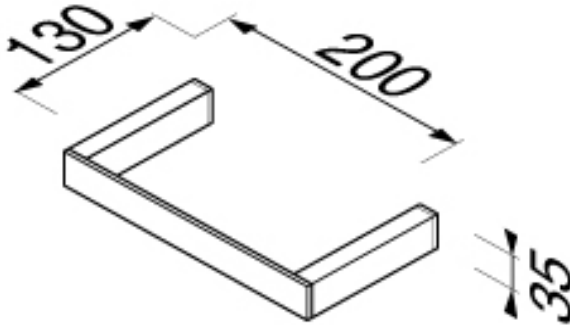

SPECIFICATION SHEET - bathroom accessories

BRAND:		Product Photo:
ORIGIN:	Netherlands	
SERIES:	MODERN ART	
PRODUCT DESCRIPTION:	Towel ring	
MODEL No.	3504-02	
FINISH/COLOUR:	Chrome plated	
DIMENSIONS:	130mm L x 200mm W x 35mm H	
OPTIONAL MATCHING PARTS:		

Technical Informations:

REMINDER:	Do not use cleaners containing abrasive cleansers, ammonia, bleach, acids, waxes, alcohol, solvents or other products not recommended for chrome.
	All information is for reference only, installation shall always be based on the actual product delivered.