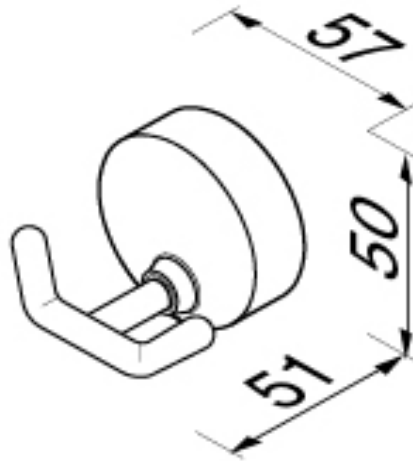

SPECIFICATION SHEET - bathroom accessories

BRAND:		Product Photo:
ORIGIN:	Netherlands	
SERIES:	27 COLLECTION	
PRODUCT DESCRIPTION:	Double robe hook	
MODEL No.	2715-02	
FINISH/COLOUR:	Chrome plated	
DIMENSIONS:	51mm L x 57mm W x 50mm H	
OPTIONAL MATCHING PARTS:		

Technical Informations:

REMINDER:	Do not use cleaners containing abrasive cleansers, ammonia, bleach, acids, waxes, alcohol, solvents or other products not recommended for chrome.
	All information is for reference only, installation shall always be based on the actual product delivered.