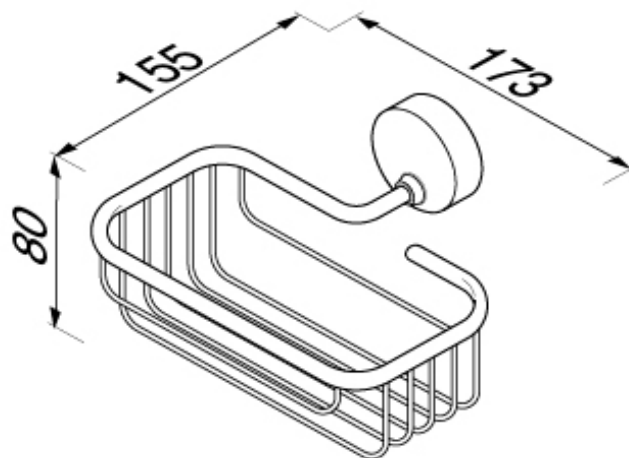

SPECIFICATION SHEET - bathroom accessories

BRAND:		Product Photo:
ORIGIN:	Netherlands	
SERIES:	27 COLLECTION	
PRODUCT DESCRIPTION:	Bottle/sponge holder	
MODEL No.	2714-02	
FINISH/COLOUR:	Chrome plated	
DIMENSIONS:	155mm L x 173mm W x 80mm H	
OPTIONAL MATCHING PARTS:		

Technical Informations:

REMINDER:	Do not use cleaners containing abrasive cleansers, ammonia, bleach, acids, waxes, alcohol, solvents or other products not recommended for chrome.
	All information is for reference only, installation shall always be based on the actual product delivered.