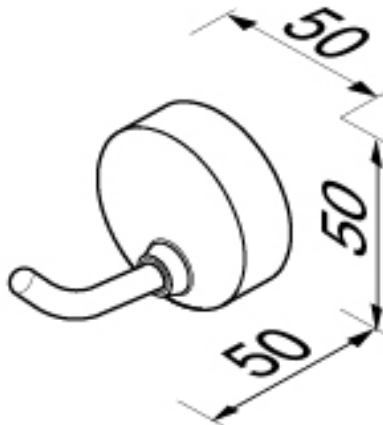

SPECIFICATION SHEET - bathroom accessories

BRAND:		Product Photo:
ORIGIN:	Netherlands	
SERIES:	27 COLLECTION	
PRODUCT DESCRIPTION:	Single robe hook	
MODEL No.	2713-02	
FINISH/COLOUR:	Chrome plated	
DIMENSIONS:	50 x 50 x 50mm	
OPTIONAL MATCHING PARTS:		

Technical Informations:

REMINDER:	Do not use cleaners containing abrasive cleansers, ammonia, bleach, acids, waxes, alcohol, solvents or other products not recommended for chrome.
	All information is for reference only, installation shall always be based on the actual product delivered.