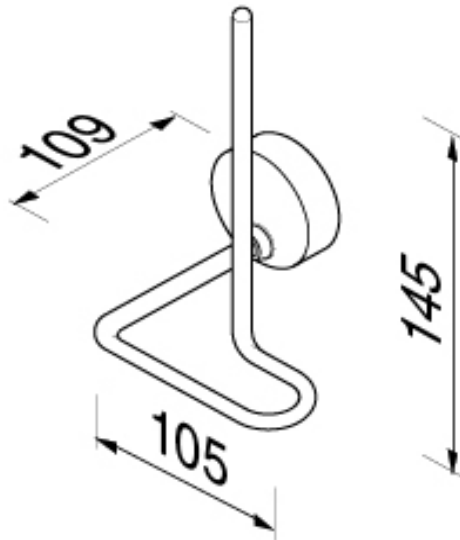

SPECIFICATION SHEET - bathroom accessories

BRAND:		Product Photo:
ORIGIN:	Netherlands	
SERIES:	27 COLLECTION	
PRODUCT DESCRIPTION:	Spare roll holder	
MODEL No.	2712-02	
FINISH/COLOUR:	Chrome plated	
DIMENSIONS:	109mm L x 105mm W x 145mm H	
OPTIONAL MATCHING PARTS:		

Technical Informations:

REMINDER:	Do not use cleaners containing abrasive cleansers, ammonia, bleach, acids, waxes, alcohol, solvents or other products not recommended for chrome.
	All information is for reference only, installation shall always be based on the actual product delivered.