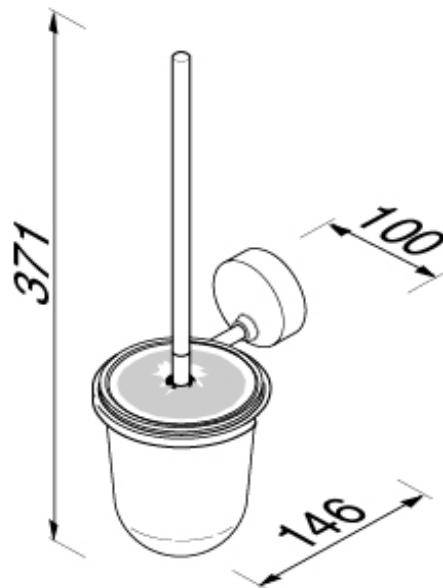

SPECIFICATION SHEET - bathroom accessories

BRAND:		Product Photo:
ORIGIN:	Netherlands	
SERIES:	27 COLLECTION	
PRODUCT DESCRIPTION:	WC brush with holder	
MODEL No.	2711-02	
FINISH/COLOUR:	Chrome plated	
DIMENSIONS:	146mm L x 100mm W x 371mm H	
OPTIONAL MATCHING PARTS:		

Technical Informations:

REMINDER:	Do not use cleaners containing abrasive cleansers, ammonia, bleach, acids, waxes, alcohol, solvents or other products not recommended for chrome.
	All information is for reference only, installation shall always be based on the actual product delivered.