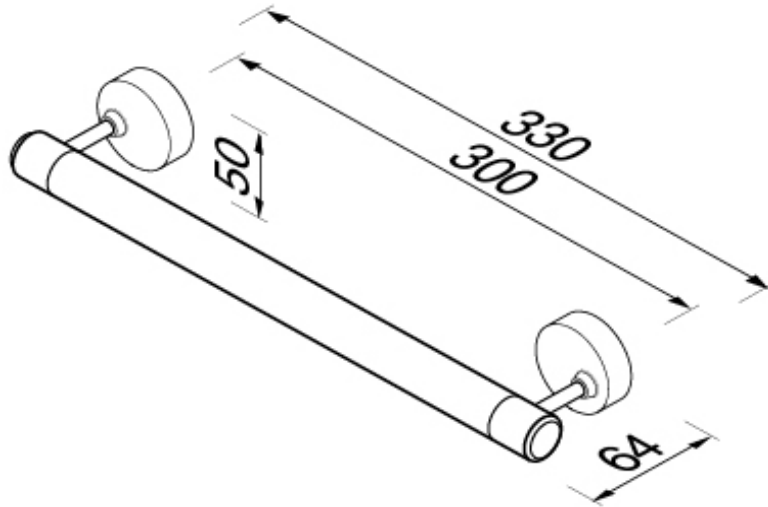

SPECIFICATION SHEET - bathroom accessories

BRAND:		Product Photo:
ORIGIN:	Netherlands	
SERIES:	27 COLLECTION	
PRODUCT DESCRIPTION:	Grab bar 300mm	
MODEL No.	2706-02	
FINISH/COLOUR:	Chrome plated	
DIMENSIONS:	64mm L x 330mm W x 50mm H	
OPTIONAL MATCHING PARTS:		

Technical Informations:

REMINDER:	Do not use cleaners containing abrasive cleansers, ammonia, bleach, acids, waxes, alcohol, solvents or other products not recommended for chrome. All information is for reference only, installation shall always be based on the actual product delivered.