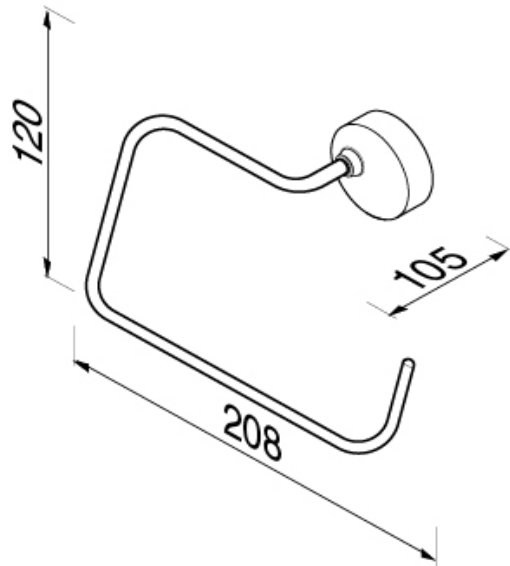

SPECIFICATION SHEET - bathroom accessories

BRAND:		Product Photo:
ORIGIN:	Netherlands	
SERIES:	27 COLLECTION	
PRODUCT DESCRIPTION:	Towel ring	
MODEL No.	2704-02	
FINISH/COLOUR:	Chrome plated	
DIMENSIONS:	105mm L x 208mm W x 120mm H	
OPTIONAL MATCHING PARTS:		

Technical Informations:

REMINDER:	Do not use cleaners containing abrasive cleansers, ammonia, bleach, acids, waxes, alcohol, solvents or other products not recommended for chrome.
	All information is for reference only, installation shall always be based on the actual product delivered.