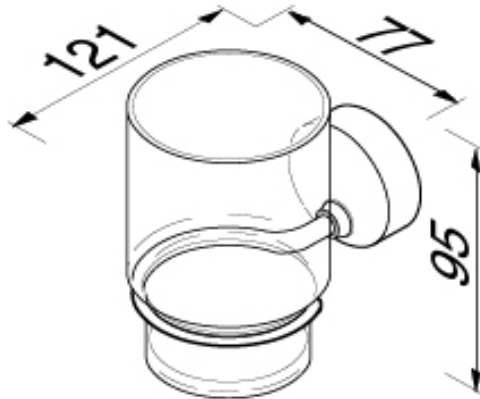

SPECIFICATION SHEET - bathroom accessories

BRAND:		Product Photo:
ORIGIN:	Netherlands	
SERIES:	27 COLLECTION	
PRODUCT DESCRIPTION:	Tumbler with holder	
MODEL No.	2702-02	
FINISH/COLOUR:	Chrome plated	
DIMENSIONS:	121mm L x 77mm W x 95mm H	
OPTIONAL MATCHING PARTS:		

Technical Informations:

REMINDER:	Do not use cleaners containing abrasive cleansers, ammonia, bleach, acids, waxes, alcohol, solvents or other products not recommended for chrome.
	All information is for reference only, installation shall always be based on the actual product delivered.