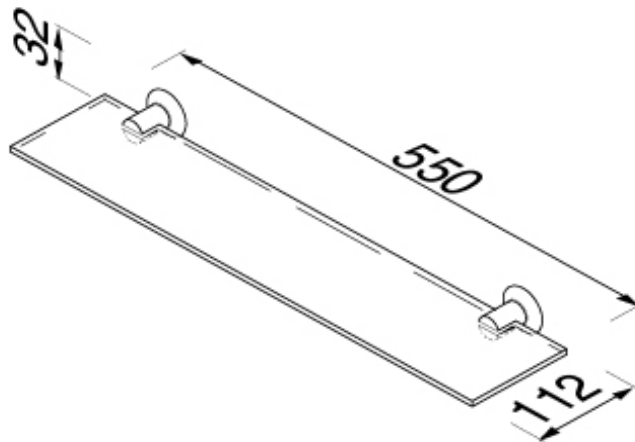

SPECIFICATION SHEET - bathroom accessories

BRAND:		Product Photo:
ORIGIN:	Netherlands	
SERIES:	27 COLLECTION	
PRODUCT DESCRIPTION:	Shelf 55cm	
MODEL No.	2701-02	
FINISH/COLOUR:	Chrome plated	
DIMENSIONS:	112mm L x 550mm W x 32mm H	
OPTIONAL MATCHING PARTS:		

Technical Informations:

REMINDER:

Do not use cleaners containing abrasive cleansers, ammonia, bleach, acids, waxes, alcohol, solvents or other products not recommended for chrome.

All information is for reference only, installation shall always be based on the actual product delivered.