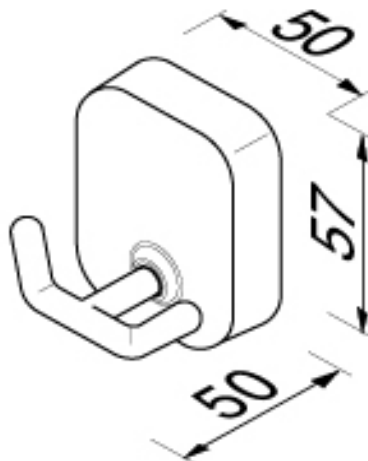

SPECIFICATION SHEET - bathroom accessories

BRAND:		Product Photo:
ORIGIN:	Netherlands	
SERIES:	THESSA	
PRODUCT DESCRIPTION:	Double robe hook	
MODEL No.	2415-02	
FINISH/COLOUR:	Chrome plated	
DIMENSIONS:	50 x 50 x 57mm	
OPTIONAL MATCHING PARTS:		

Technical Informations:

REMINDER:	Do not use cleaners containing abrasive cleansers, ammonia, bleach, acids, waxes, alcohol, solvents or other products not recommended for chrome.
	All information is for reference only, installation shall always be based on the actual product delivered.