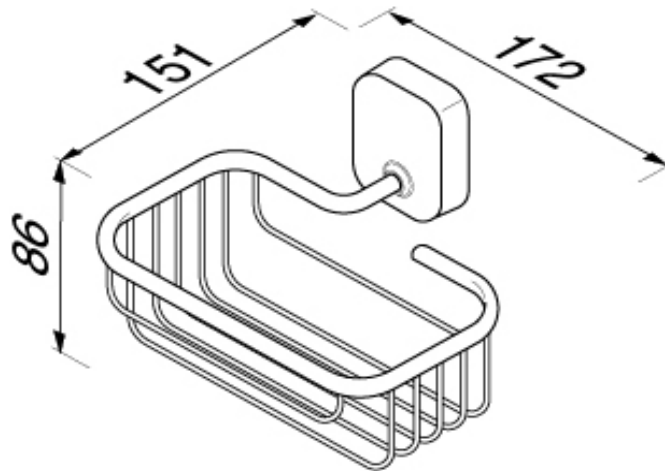

SPECIFICATION SHEET - bathroom accessories

BRAND:		Product Photo:
ORIGIN:	Netherlands	
SERIES:	THESSA	
PRODUCT DESCRIPTION:	Bottle/sponge holder	
MODEL No.	2414-02	
FINISH/COLOUR:	Chrome plated	
DIMENSIONS:	151mm L x 172mm W x 86mm H	
OPTIONAL MATCHING PARTS:		

Technical Informations:

REMINDER:	Do not use cleaners containing abrasive cleansers, ammonia, bleach, acids, waxes, alcohol, solvents or other products not recommended for chrome.
	All information is for reference only, installation shall always be based on the actual product delivered.