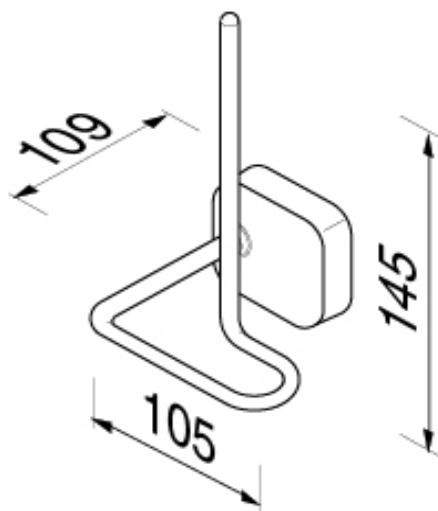

SPECIFICATION SHEET - bathroom accessories

BRAND:		Product Photo:
ORIGIN:	Netherlands	
SERIES:	THESSA	
PRODUCT DESCRIPTION:	Spare roll holder	
MODEL No.	2412-02	
FINISH/COLOUR:	Chrome plated	
DIMENSIONS:	109mm L x 105mm W x 145mm H	
OPTIONAL MATCHING PARTS:		

Technical Informations:

REMINDER:	Do not use cleaners containing abrasive cleansers, ammonia, bleach, acids, waxes, alcohol, solvents or other products not recommended for chrome.
	All information is for reference only, installation shall always be based on the actual product delivered.