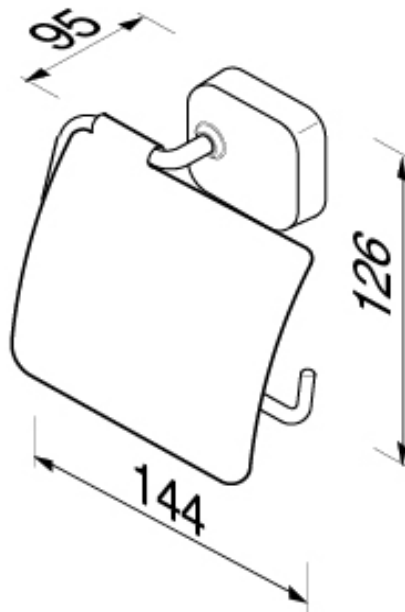

SPECIFICATION SHEET - bathroom accessories

BRAND:		Product Photo:
ORIGIN:	Netherlands	
SERIES:	THESSA	
PRODUCT DESCRIPTION:	Roll holder with lid	
MODEL No.	2408-02	
FINISH/COLOUR:	Chrome plated	
DIMENSIONS:	95mm L x 144mm W x 126mm H	
OPTIONAL MATCHING PARTS:		

Technical Informations:

REMINDER:	Do not use cleaners containing abrasive cleansers, ammonia, bleach, acids, waxes, alcohol, solvents or other products not recommended for chrome.
	All information is for reference only, installation shall always be based on the actual product delivered.