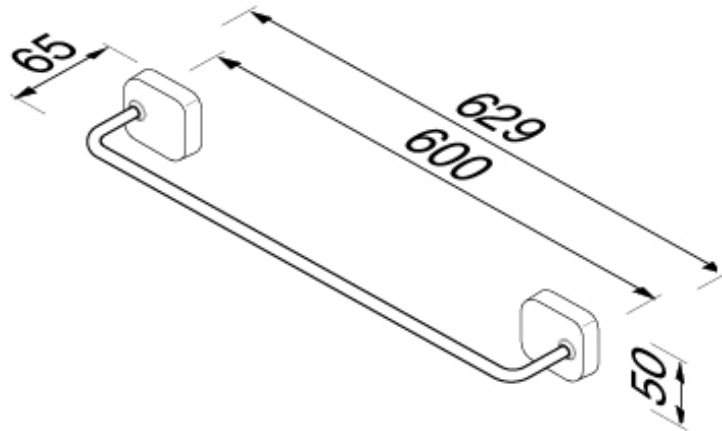

SPECIFICATION SHEET - bathroom accessories

BRAND:		Product Photo:
ORIGIN:	Netherlands	
SERIES:	THESSA	
PRODUCT DESCRIPTION:	Towel bar 60cm	
MODEL No.	2407-0260	
FINISH/COLOUR:	Chrome plated	
DIMENSIONS:	65mm L x 629mm W x 50mm H	
OPTIONAL MATCHING PARTS:		

Technical Informations:

REMINDER:	Do not use cleaners containing abrasive cleansers, ammonia, bleach, acids, waxes, alcohol, solvents or other products not recommended for chrome.
	All information is for reference only, installation shall always be based on the actual product delivered.