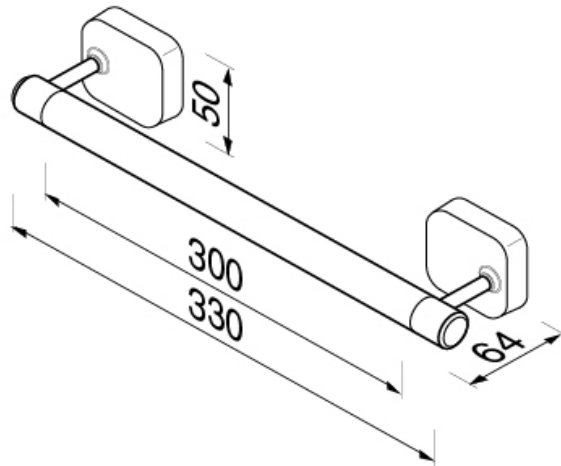

SPECIFICATION SHEET - bathroom accessories

BRAND:		Product Photo:
ORIGIN:	Netherlands	
SERIES:	THESSA	
PRODUCT DESCRIPTION:	Grab bar 30cm	
MODEL No.	2406-02	
FINISH/COLOUR:	Chrome plated	
DIMENSIONS:	64mm L x 330mm W x 50mm H	
OPTIONAL MATCHING PARTS:		

Technical Informations:

REMINDER:	Do not use cleaners containing abrasive cleansers, ammonia, bleach, acids, waxes, alcohol, solvents or other products not recommended for chrome.
	All information is for reference only, installation shall always be based on the actual product delivered.